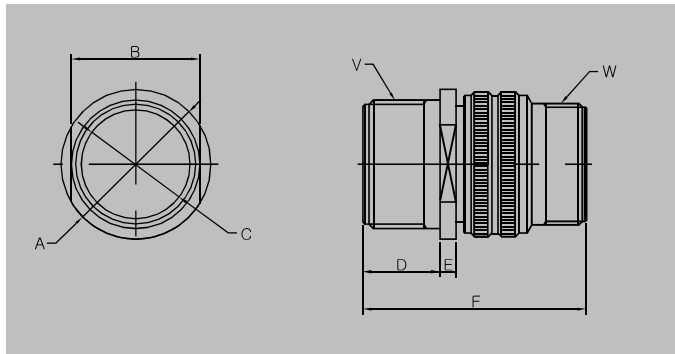

KD CONNECTORS [MIL-DTL-5015]

▶ KD3101A (MS3101A) – Cable Connecting Plug / 플러그형 (케이블 연결용)

	ØA	B	ØC	D	E	F	V	W
Shell Size	MAX	MAX	+0.015 -0.000 (+0.38) (-0.00)	MIN	MAX	MAX	Tread-2A	Tread-2A
10SL	.969 (24.61)	.656 (16.66)	.448 (11.38)	.375 (9.53)	.062 (1.57)	1.531 (38.89)	5/8-24UNEF	5/8-24UNEF
12S	1.062 (26.97)	.765 (19.43)	.557 (14.15)	.375 (9.53)	.062 (1.57)	1.688 (42.88)	3/4-20UNEF	5/8-24UNEF
12	1.062 (26.97)	.765 (19.43)	.557 (14.15)	.625 (15.88)	.078 (1.98)	2.062 (52.37)	3/4-20UNEF	5/8-24UNEF
14S	1.156 (29.36)	.890 (22.61)	.682 (17.32)	.375 (9.53)	.072 (1.83)	1.688 (42.88)	7/8-20UNEF	3/4-20UNEF
14	1.156 (29.36)	.890 (22.61)	.682 (17.32)	.625 (15.88)	.078 (1.98)	2.062 (52.37)	7/8-20UNEF	3/4-20UNEF
16S	1.250 (31.75)	1.015 (25.78)	.807 (20.50)	.375 (9.53)	.072 (1.83)	1.688 (42.88)	1-20UNEF	7/8-20UNEF
16	1.250 (31.75)	1.015 (25.78)	.807 (20.50)	.625 (15.88)	.078 (1.98)	2.062 (52.37)	1-20UNEF	7/8-20UNEF
18	1.344 (34.14)	1.140 (28.96)	.932 (23.67)	.625 (15.88)	.109 (2.77)	2.062 (52.37)	1 1/8-18UNEF	1-20UNEF
20	1.469 (37.31)	1.265 (32.13)	1.058 (26.87)	.625 (15.88)	.109 (2.77)	2.188 (55.58)	1 1/4-18UNEF	1 3/16-18UNEF
22	1.594 (40.49)	1.390 (35.31)	1.182 (30.02)	.625 (15.88)	.117 (2.97)	2.188 (55.58)	1 3/8-18UNEF	1 3/16-18UNEF
24	1.719 (43.66)	1.515 (38.48)	1.307 (33.20)	.625 (15.88)	.117 (2.97)	2.312 (58.72)	1 1/2-18UNEF	1 7/16-18UNEF
28	1.969 (50.01)	1.765 (44.83)	1.526 (38.76)	.625 (15.88)	.117 (2.97)	2.312 (58.72)	1 3/4-18UNS	1 7/16-18UNEF
32	2.219 (56.36)	2.015 (51.18)	1.776 (45.11)	.625 (15.88)	.117 (2.97)	2.438 (61.93)	2-18UNS	1 3/4-18UNS
36	2.469 (62.71)	2.265 (57.53)	1.995 (50.68)	.625 (15.88)	.117 (2.97)	2.438 (61.93)	2 1/4-16UN	2-18UNS

inch
(mm)